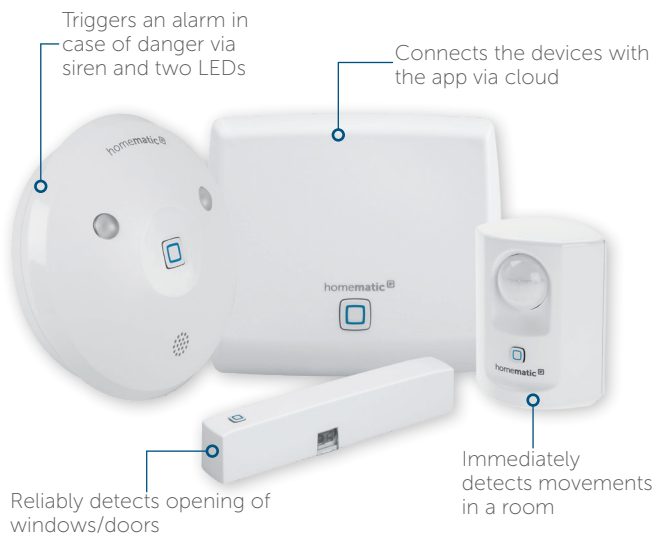

# Starter Set Alarm

HmlIP-SK7

The easy start into smart monitoring of your home: Open windows or movements are quickly detected and immediately displayed as push notification on the smartphone. A loud alarm sound is immediately triggered via the alarm siren to chase burglars away.

**VDE**  
09/2021  
**Smart Home**  
Information security  
tested  
Homematic IP

[www.VDEinfo.com](http://www.VDEinfo.com)  
ID. 40046786

**homematic** <sup>IP</sup>  
Smart Living, Simply Exciting.

Alarm message in the Homematic IP app

### Access Point:

Supply voltage	Power supply unit (5 V)
Dimensions (W x H x D)	118 x 104 x 26 mm
Typical open area RF range	400 m

## CREATE A SECURE HOME WITH HOMEMATIC IP

Movements as well as opening and closing of windows and doors are detected reliably and immediately displayed in the Homematic IP app. The combination with the alarm siren finally completes the starter set: In case of danger, loud alarm sounds and two bright red LED lights make sure that you are immediately warned.